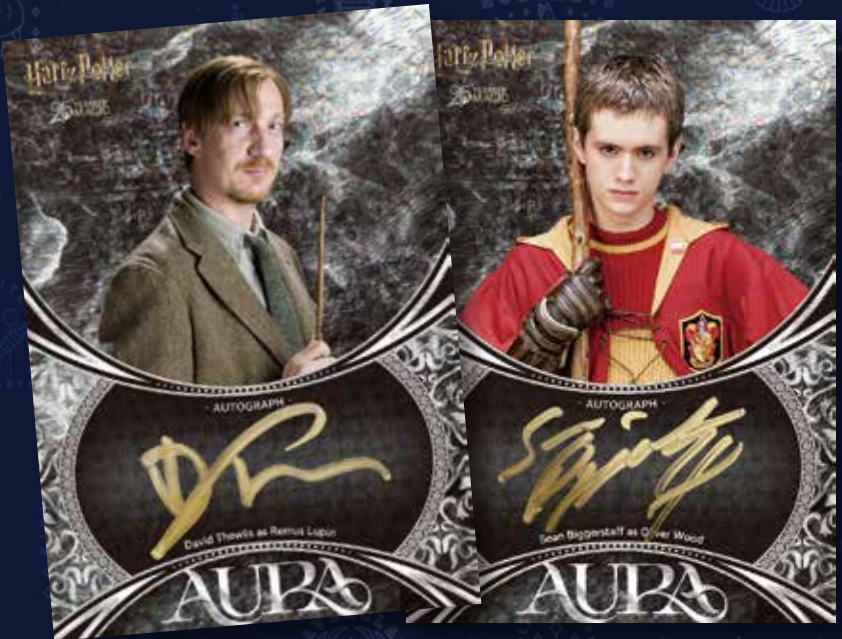

BLACK CARD 1/1

AURA BLACK PEACOCK CARD 1/1

AUTOGRAPH CARD-BLACK 1/1

AUTOGRAPH CARD-BLACK PEACOCK 1/1

HANDWRITTEN SIGNATURES FROM 9 ACTORS OF CLASSIC ROLES,
RELIVING TIMELESS MEMORIES

Rupert Grint as Ron Weasley

BASE CARD PARALLEL	Red Card-#/3, Black Card 1/1
AURA CARD PARALLEL	Aura Gold Peacock Card-#/10, Aura White Peacock Card-#/5, Aura Red Peacock Card-#/3, Aura Black Peacock Card 1/1
AUTOGRAPH CARD PARALLEL	Autograph Card-Red-#/3, Autograph Card-Black 1/1, Autograph Card-White Peacock-#/5 Autograph Card-Red Peacock-#/3, Autograph Card-Black Peacock 1/1

AUTOGRAPH CARD-WHITE PEACOCK-#/5

AUTOGRAPH CARD-BLACK PEACOCK 1/1

AUTOGRAPH CARD-RED-#/3

AUTOGRAPH CARD-BLACK 1/1

EXQUISITELY DESIGNED WITH A 25TH ANNIVERSARY THEME, FEATURING
SELECTED LEATHER MATERIAL. DROP-PROOF AND SHOCK-ABSORBING
IT EFFECTIVELY PROTECTS AND DISPLAYS EVERY SINGLE ONE OF YOUR CARDS
BORN FOR COLLECTION, IT SAFEGUARDS YOUR 25TH ANNIVERSARY MAGICAL MEMORIES