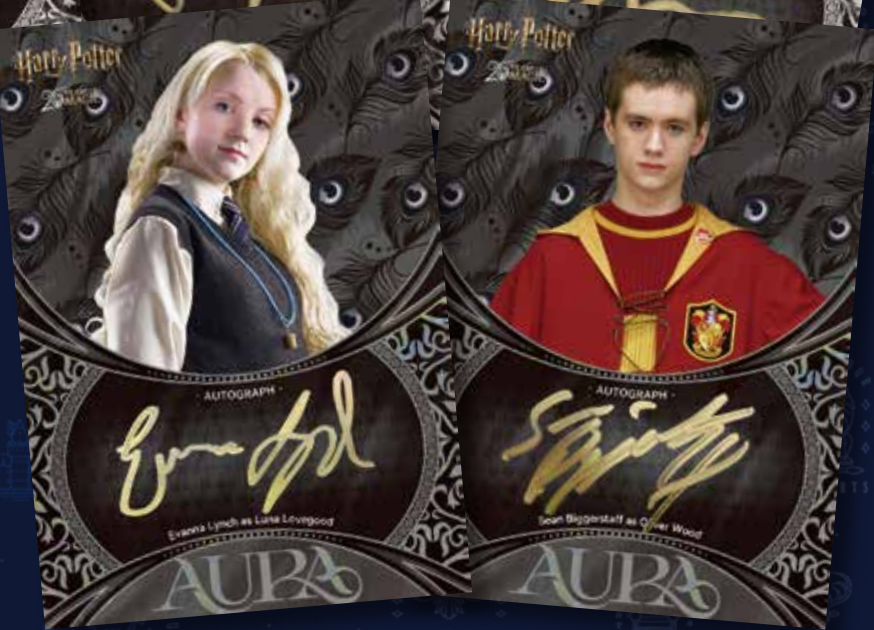

KAKA
WOW 卡卡沃

25
YEARS OF
MAGIC

Harry Potter

2026 KAKAWOW AURA
HARRY POTTER
25TH ANNIVERSARY TRADING CARDS

1 ~ 4 Limited Numbered Cards Per Box

AURA

PRODUCT NAME	2026 KAKAWOW AURA HARRY POTTER 25TH ANNIVERSARY TRADING CARDS
PRODUCT SPECIFICATIONS	5 CARDS PER PACK, 10 PACKS PER BOX, 10 BOXES PER CASE
GLOBAL LIMITED	8000 CASES
BOX HIT	1 Magic Trilogy I Card-#/555, 25th Anniversary Celebration Card-#/525, Sorcerer's Stone Card-#/375, 25th Anniversary Illustration Card (Part 1)-#/75 or 25th Anniversary Autograph Card-#/45; 1 Case set limited edition cards / Short Print Cards
CASE HIT	1 Portrait Card-#/149; 1 Blue Card-#/95, Flower Card-#/85, Aura Orange Card-#/75, Orange Card-#/75, Purple Card-#/45, Green Card-#/25, Aura Green Peacock Card-#/25 or Gold Card-#/10; 1 Faction Guardian Card-#/288, Autograph Card-Purple-#/45, Autograph Card-Gold-#/10 or Autograph Card-Green Peacock-#/25
LOOK FOR	Red Card-#/3, Black Card 1/1, Aura Gold Peacock Card-#/10, Aura White Peacock Card-#/5, Aura Red Peacock Card-#/3, Aura Black Peacock Card 1/1, Autograph Card-Red-#/3, Autograph Card-Black 1/1, Autograph Card-White Peacock-#/5, Autograph Card-Red Peacock-#/3, Autograph Card-Black Peacock 1/1

25TH ANNIVERSARY TRIBUTE * FIRST-EVER INCLUSION OF BRAND-NEW STILLS. HANDWRITTEN SIGNATURES FROM 9 ACTORS OF CLASSIC ROLES, RELIVING TIMELESS MEMORIES. LOOK FOR THE BLACK CARD 1/1, AURA BLACK PEACOCK CARD 1/1 AND AUTOGRAPH CARD

BLACK CARD 1/1

AURA BLACK PEACOCK CARD 1/1

AUTOGRAPH CARD-BLACK 1/1

AUTOGRAPH CARD-BLACK PEACOCK 1/1

HANDWRITTEN SIGNATURES FROM 9 ACTORS OF CLASSIC ROLES,
RELIVING TIMELESS MEMORIES

Rupert Grint as Ron Weasley