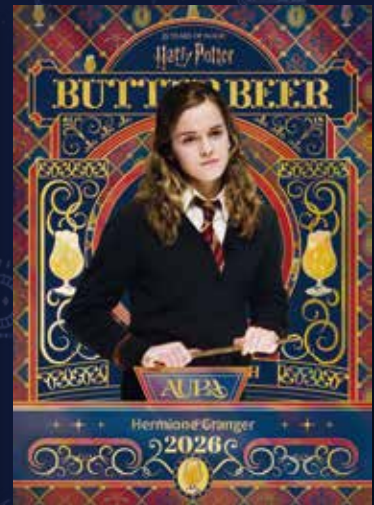

BLASTER EXCLUSIVE SPECIAL CARD

MAGIC GRATING CARD

MAGIC LINES GET MOVING

MINI Q-VERSION CARD

2026 RETURN TO THE MAGIC WORLD CARD-BLASTER

BUTTER BEER CARD-BLASTER

MAGIC IMPRINT CARD

STICKER CARD

LOOK FOR

AURA CARD PARALLEL	BLASTER Exclusive Aura Blue Peacock Card, BLASTER Exclusive Aura Purple Peacock Card BLASTER Exclusive Aura Dual-Color Peacock Card-#/2
OTHER CARD TYPES	BLASTER Exclusive 25th Anniversary Autograph Card-BLASTER-#/50, etc