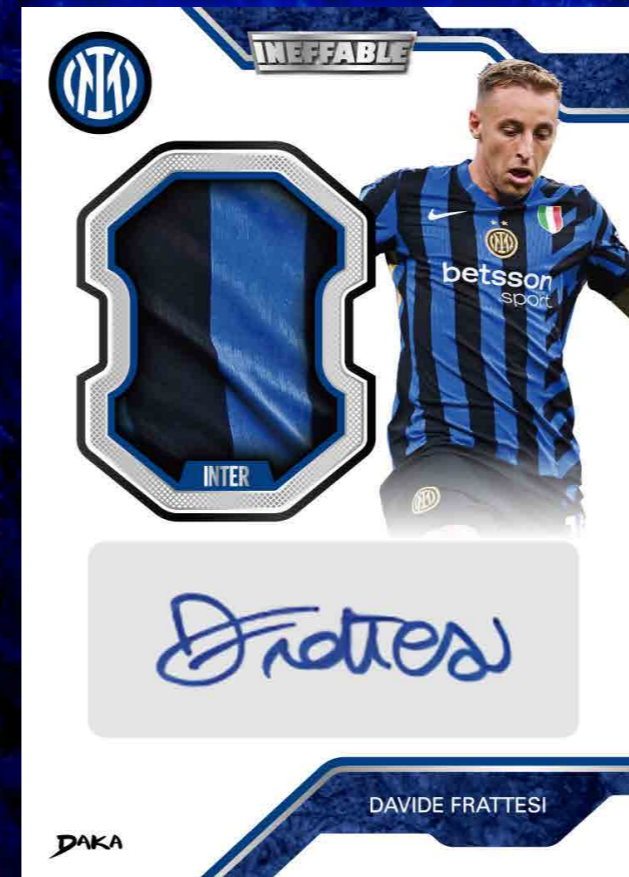

2024-25 DAKA

F.C. INTERNAZIONALE MILANO ONE&TWO

INEFFABLE AUTOGRAPH JERSEY CARD

SILVER numbered to 10

PLATINUM 1/1

TEAM LOGO AUTOGRAPH BOOKLET

PLATINUM 1/1

INEFFABLE AUTOGRAPH JERSEY CARD